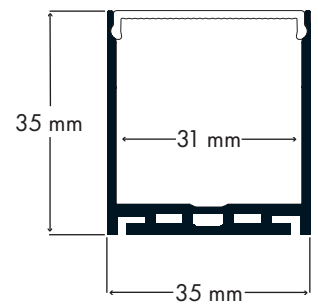

# Suspended PRO White - 35 x 35

PRO35S - XXX

PRO

Product Reference:

PRO35S	Finish	Length	Diffuser	Accessories
0	White	1m 1 metre 2m 2 metre	O Opal C Clear	PRO-90D Corner Coupler PRO-180D Straight Coupler 2M-KIT Extra 2m Adjustable Suspension Kit 3M-KIT Extra 3m Adjustable Suspension Kit

Diagram:

\* Each meter of Foss Profile comes with 2 Clips + End Caps as standard; for extra packs please quote code PRO35-OAC

Client \_\_\_\_\_

Date \_\_\_\_\_

Project Ref \_\_\_\_\_

Product Ref \_\_\_\_\_