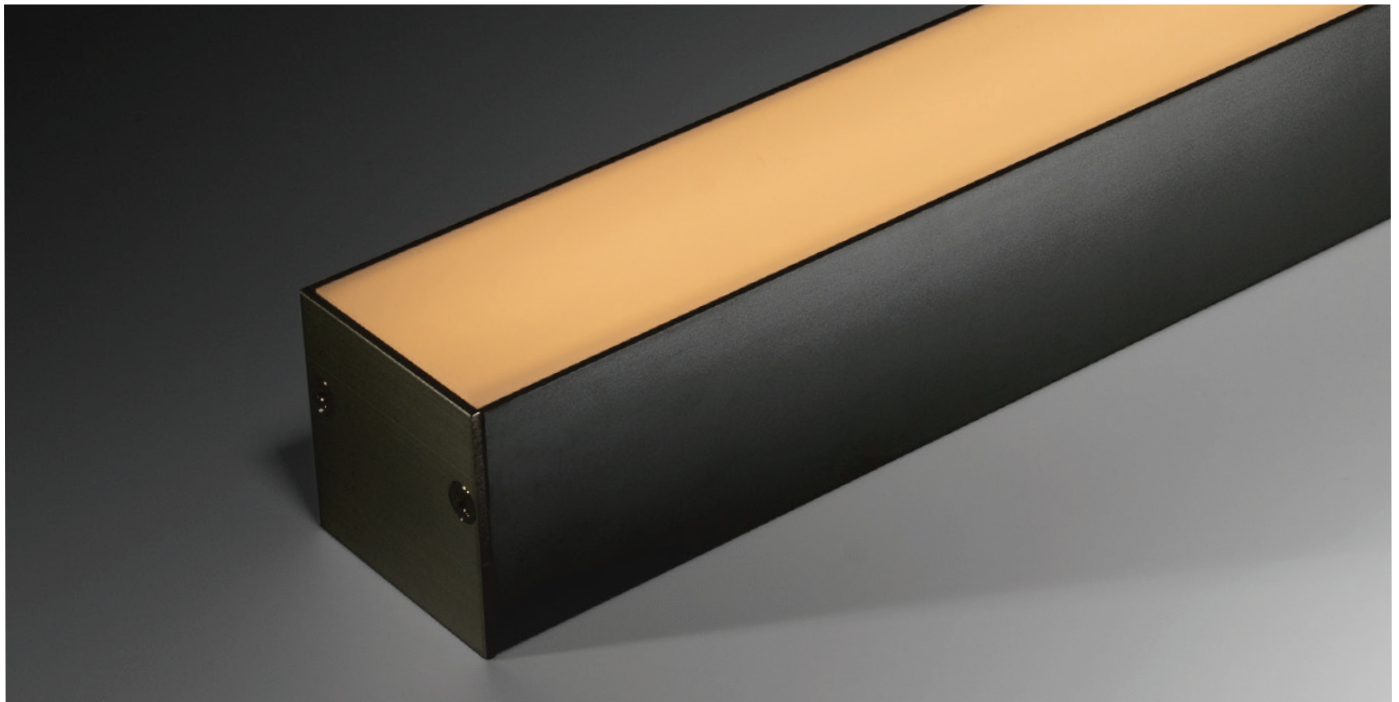

# Surface PRO LINEAR Black - 35 x 35

PRO35 - XXX

PRO

Product Reference:

PRO35	Finish	Length	Diffuser	Accessories
	1 Black	1m 1 meter 2m 2 meter	O Opal C Clear	PRO-90D Corner Coupler PRO-180D Straight Coupler

\* Each meter of Foss Profile comes with 2 Clips + End Caps as standard; for extra packs please quote code PRO35-1AC

Client \_\_\_\_\_

Date \_\_\_\_\_

Project Ref \_\_\_\_\_

Product Ref \_\_\_\_\_

Quantity \_\_\_\_\_