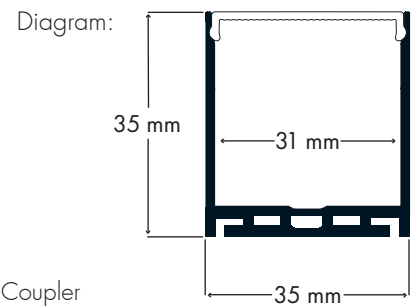

# Surface PRO LINEAR Black - 35 x 35

PRO35 - XXX

PRO

Product Reference:

PRO35	Finish	Length	Diffuser	Accessories
	1 Black	1m 1 meter 2m 2 meter	O Opal C Clear	PRO-90D Corner Coupler PRO-180D Straight Coupler

\* Each meter of Foss Profile comes with 2 Clips + End Caps as standard; for extra packs please quote code PRO35-1AC

Client \_\_\_\_\_

Date \_\_\_\_\_

Project Ref \_\_\_\_\_

Product Ref \_\_\_\_\_

Quantity \_\_\_\_\_