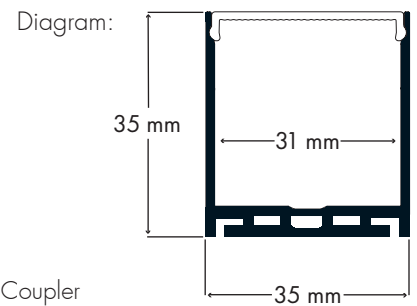

# Surface PRO LINEAR White - 35 x 35

PRO35 - XXX

PRO

Product Reference:

PRO35	Finish	Length	Diffuser	Accessories
	0 White	1m 1 meter 2m 2 meter	O Opal C Clear	PRO-90D Corner Coupler PRO-180D Straight Coupler

\* Each meter of Foss Profile comes with 2 Clips + End Caps as standard; for extra packs please quote code PRO35-OAC

Client \_\_\_\_\_

Date \_\_\_\_\_

Project Ref \_\_\_\_\_

Product Ref \_\_\_\_\_

Quantity \_\_\_\_\_