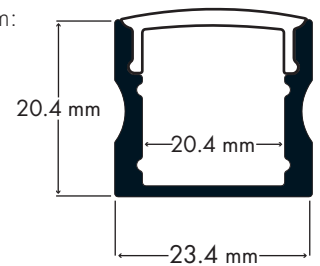

Surface PRO - 23 x 20

PRO3 - XXX

PRO

IP20

Product Reference:

PRO3	Finish	Length	Diffuser
	8 Aluminium	1m 1 metre	O Opal
		2m 2 metre	C Clear

Diagram:

* Each metre of Foss Profile comes with 2 Clips + End Caps as standard; for extra packs please quote code PRO3-8AC