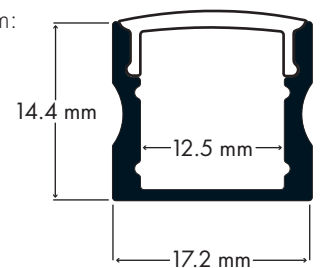

# Surface PRO - 17 x 14

PRO2 - XXX

PRO

Product Reference:

PRO2	Finish	Length	Diffuser
	8 Aluminium	1m 1 metre	O Opal
		2m 2 metre	C Clear

Diagram:

\* Each metre of Foss Profile comes with 2 Clips + End Caps as standard; for extra packs please quote code PRO2-8AC