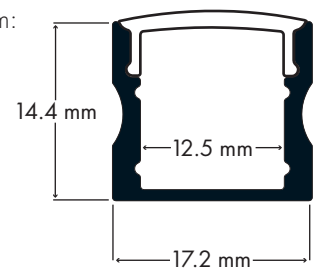

# Surface PRO Black - 17 x 14

PRO2 - XXX

PRO

Product Reference:

PRO2	Finish	Length	Diffuser
1	Black	1m 1 metre 2m 2 metre	O Opal C Clear B Black

Diagram:

\* Each metre of Foss Profile comes with 2 Clips + End Caps as standard; for extra packs please quote code PRO2-1AC