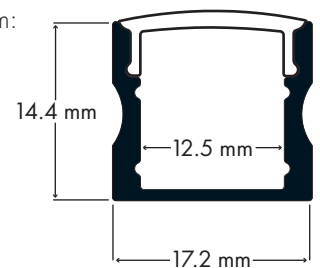

# Surface PRO White - 17 x 14

PRO2 - XXX

PRO

Product Reference:

PRO2	Finish	Length	Diffuser
0	White	1m 1 metre 2m 2 metre	O Opal C Clear

Diagram:

\* Each metre of Foss Profile comes with 2 Clips + End Caps as standard; for extra packs please quote code PRO2-OAC