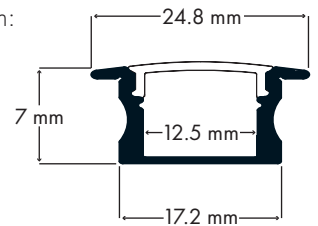

# Recessed PRO Black - 25 x 7

PRO1R - XXX

PRO

IP20

Product Reference:

PRO1R	Finish	Length	Diffuser
	1 Black	1m 1 metre	O Opal
		2m 2 metre	C Clear

Diagram:

\* Each metre of Foss Profile comes with 2 Clips + End Caps as standard; for extra packs please quote code PRO1R-1AC