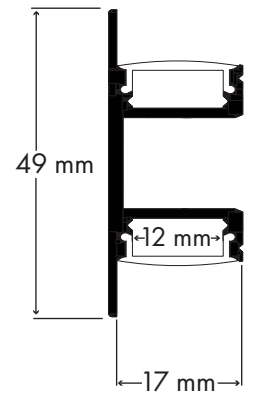

Wall Up & Down Black - 49 x 17

PRO10 - XXX

PRO

Product Reference:

PRO10	Finish	Length	Diffuser
1	Black	1m 1 metre 2m 2 metre	O Opal C Clear

* Each meter of Foss Profile comes with 2 Clips + End Caps as standard; for extra packs please quote code PRO10-1AC