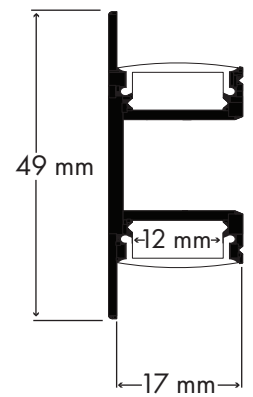

# Wall Up & Down Black - 49 x 17

PRO10 - XXX

PRO

IP20

Product Reference:

PRO10	Finish	Length	Diffuser
	1 Black	1m 1 metre	O Opal
		2m 2 metre	C Clear

\* Each meter of Foss Profile comes with 2 Clips + End Caps as standard; for extra packs please quote code PRO10-1AC