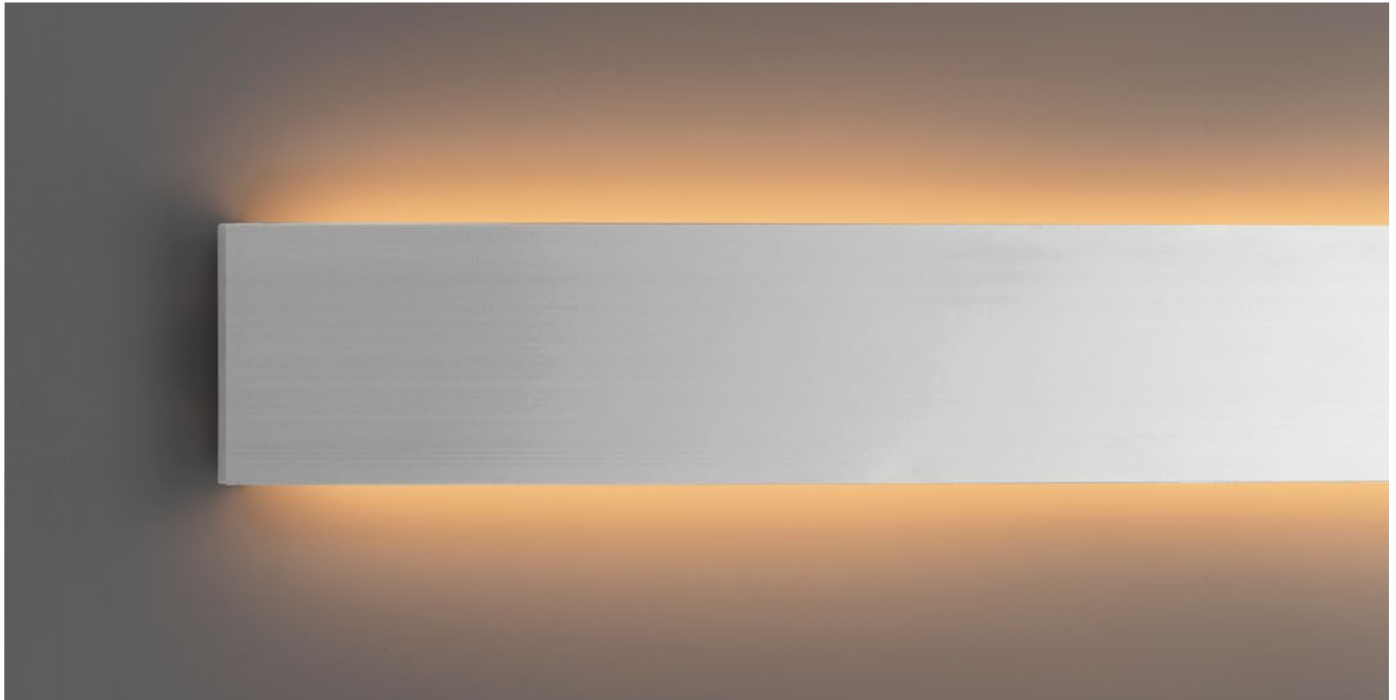

# Wall Up & Down White - 49 x 17

PRO10 - XXX

PRO

Product Reference:

PRO10	Finish	Length	Diffuser
0	White	1m 1 metre 2m 2 metre	O Opal C Clear

\* Each meter of Foss Profile comes with 2 Clips + End Caps as standard; for extra packs please quote code PRO10-0AC