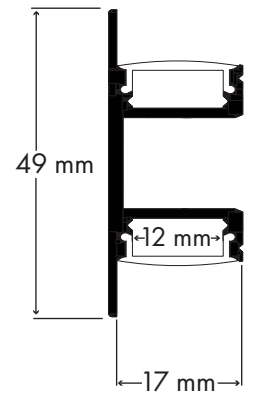

# Wall Up & Down White - 49 x 17

PRO10 - XXX

PRO

Product Reference:

PRO10	Finish	Length	Diffuser
0	White	1m 1 metre 2m 2 metre	O Opal C Clear

\* Each meter of Foss Profile comes with 2 Clips + End Caps as standard; for extra packs please quote code PRO10-0AC