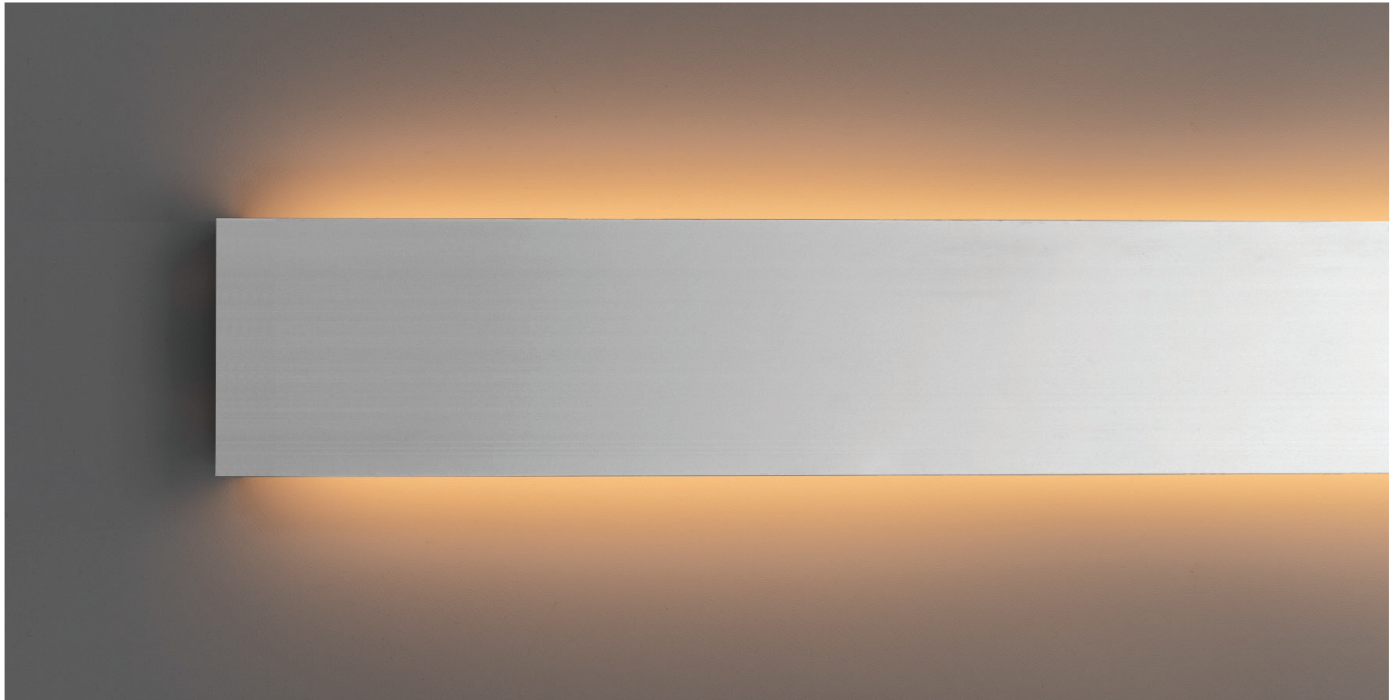

# Wall Up & Down White - 49 x 17

PRO10 - XXX

PRO

Product Reference:

PRO10	Finish	Length	Diffuser
0	White	1m 1 metre 2m 2 metre	O Opal C Clear

\* Each meter of Foss Profile comes with 2 Clips + End Caps as standard; for extra packs please quote code PRO10-0AC