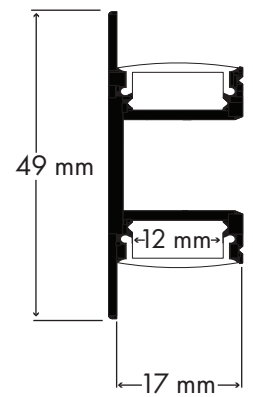

# Wall Up & Down White - 49 x 17

PRO10 - XXX

PRO

Product Reference:

PRO10	Finish	Length	Diffuser
0	White	1m 1 metre 2m 2 metre	O Opal C Clear

\* Each meter of Foss Profile comes with 2 Clips + End Caps as standard; for extra packs please quote code PRO10-0AC