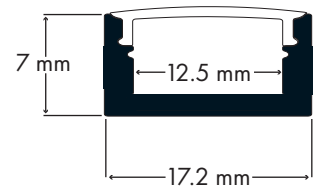

Surface PRO - 17 x 7

PRO1 - XXX

PRO

Product Reference:

PRO1	Finish	Length	Diffuser
8	Aluminium	1m 1 metre 2m 2 metre	O Opal C Clear

Diagram:

* Each metre of Foss Profile comes with 2 Clips + End Caps as standard; for extra packs please quote code PRO1-AC