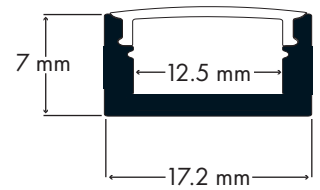

Surface PRO Black - 17 x 7

PRO1 - XXX

PRO

Product Reference:

PRO1	Finish	Length	Diffuser
1	Black	1m 1 metre 2m 2 metre	O Opal C Clear B Black

Diagram:

* Each metre of Foss Profile comes with 2 Clips + End Caps as standard; for extra packs please quote code PRO1-1AC