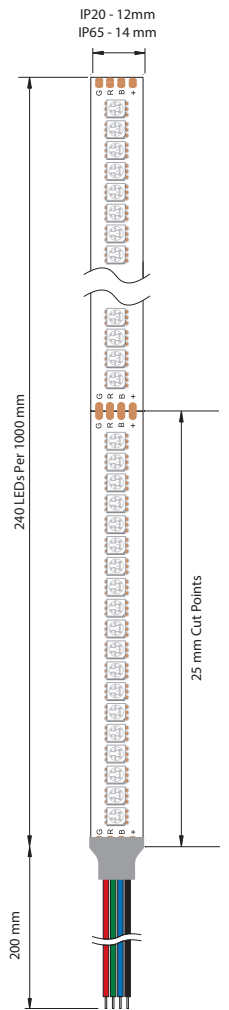

RGB LINEAR - 24W Per Metre

FLSR7 - XXXXX

LINEAR

- IP20
- IP65
- DC 24V
- LM 80
- Single Binning
- Dimmable
- 5 Year

Our LINEAR SERIES RGB strips produce a no dotted LINEAR light finish when combined with any fossLED aluminium extrusion. This 24W per metre model features branded high efficiency (3 in 1) SMD LEDs on a 2oz PCB board for a durable finish.

Easy mounting thanks to added strength (3M 300LSE) self adhesive and backed up by a 3 year standard and 5 year Extended Manufacturer's Warranty.

Product Reference:

FLSR7	Finish	Kelvin	Beam Angle	Light Source - Per Metre	Pack
0	IP20	R	1	R7	1
5	IP65		120°	960lm RGB	5 metre Reel