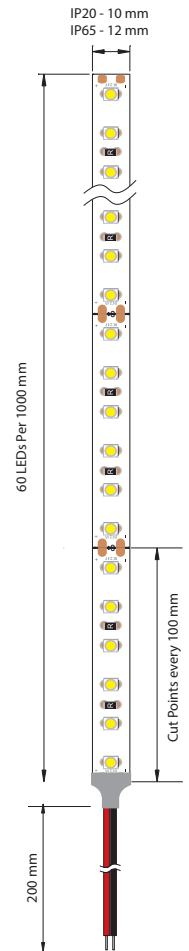

# Single Colour ULTRU RUN - 5W Per Metre

FLSC1 - XXXXX

ULTRU

IP65	IP20	DC 24V	LM 80	Single Binning	CRI 92+	Dimmable	3 Step Macdams	5 Year
------	------	--------	-------	----------------	---------	----------	----------------	--------

Our ULTRA RUN Series is specially designed for applications which require extra long lighting runs but are constrained by limited power outlets. Our 5W per metre model features branded high efficiency 2835 SMD LEDs, self regulating IC resistors and an extra thick 3oz PCB board for a durable finish. Easy mounting thanks to added strength (3M 300LSE) self adhesive and backed up by a 3 year standard and 5 year Extended Manufacturer's Warranty.

### Product Reference:

FLSC1	Finish	Kelvin	Beam Angle	Light Source - Per Metre	Pack
	0 IP20 5 IP65	G 2700K C 3000K N 4000K	1 120°	S3 415 - 450 lm/5w	5 25 metre Reel

Client \_\_\_\_\_

Date \_\_\_\_\_

Project Ref \_\_\_\_\_