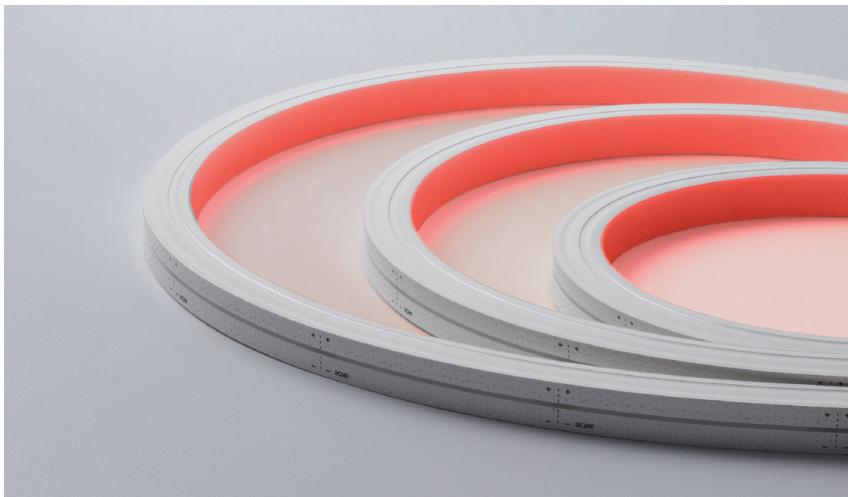

LINEAR LED FLEX ULTRA RUN RGB TOP VIEW - 11W Per Metre
FLOR3C - XXXXX

ULTRA

Our LINEAR LED FLEX Top View 11w per metre features high efficiency (3 in 1) LEDs on a 2oz PCB board. Housed in a solvent, salt water and UV resistant extruded silicone tube, this product does not require mounting onto a heat sink and offers a LINEAR output in all applications. Top View Flex units can be manipulated vertically up to a 200mm radius with the lightsource encapsulated along the bottom / top of each run.

Product Reference:

FLOR3C	7	IP67	R	RGB	1	120°	R3	RGB 320lm/11w	2	10 metre Reel
--------	---	------	---	-----	---	------	----	---------------	---	---------------

Client _____

Date _____

Project Ref _____

Product Ref _____