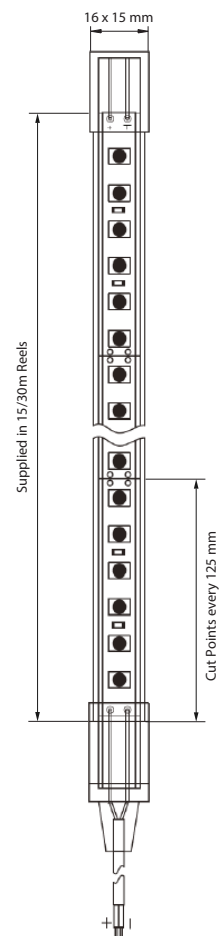

LINEAR LED FLEX ULTRA RUN RGB TOP VIEW - 11W Per Metre
FLOR3C - XXXXX

ULTRA

Our LINEAR LED FLEX Top View 11w per metre features high efficiency (3 in 1) LEDs on a 2oz PCB board. Housed in a solvent, salt water and UV resistant extruded silicone tube, this product does not require mounting onto a heat sink and offers a LINEAR output in all applications. Top View Flex units can be manipulated vertically up to a 200mm radius with the lightsource encapsulated along the bottom / top of each run.

Product Reference:

FLOR3C	7	IP67	R	RGB	1	120°	R3	RGB 320lm/11w	2	10 metre Reel
--------	---	------	---	-----	---	------	----	---------------	---	---------------

Client _____

Date _____

Project Ref _____

Product Ref _____